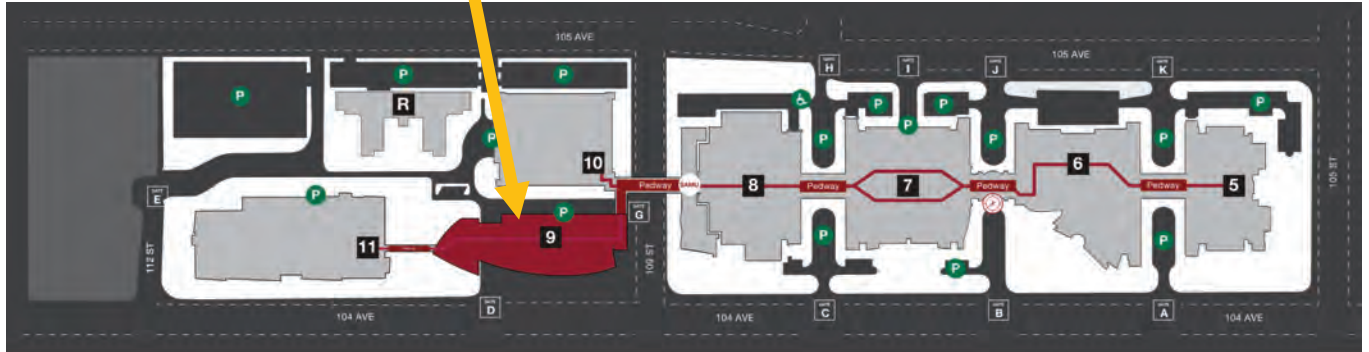

RTD Edmonton Main classes are held at **MacEwan University** – Robbins Centre  
10910 104 Ave NW

### Building 9

Robbins Health Learning Centre  
City Centre Campus  
MacEwan University

### Legend

- |        |                  |  |                       |
|--------|------------------|--|-----------------------|
| GATE # | Building Gate ID |  | Food Services         |
|        | Clock Tower      |  | Stair                 |
|        | Parking          |  | Washroom              |
|        | Elevator         |  | Barrier-Free Washroom |

Check in for all classes is on the 2<sup>nd</sup> floor (outside room 9-202)